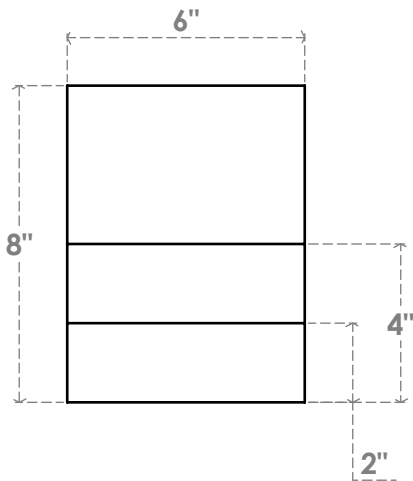

# RFTP06X08X42GRN

6"W X 8"H X 42"L GREENSBORO ARCHITECTURAL GRADE PVC RAFTER TAIL

SIDE PROFILE

FRONT PROFILE

ISOMETRIC

EKENA MILLWORK  
 2300 WEST MAIN ST.  
 CLARKSVILLE, TX 75426  
 TOLL FREE: 866-607-0453  
 WWW.EKENAMILLWORK.COM