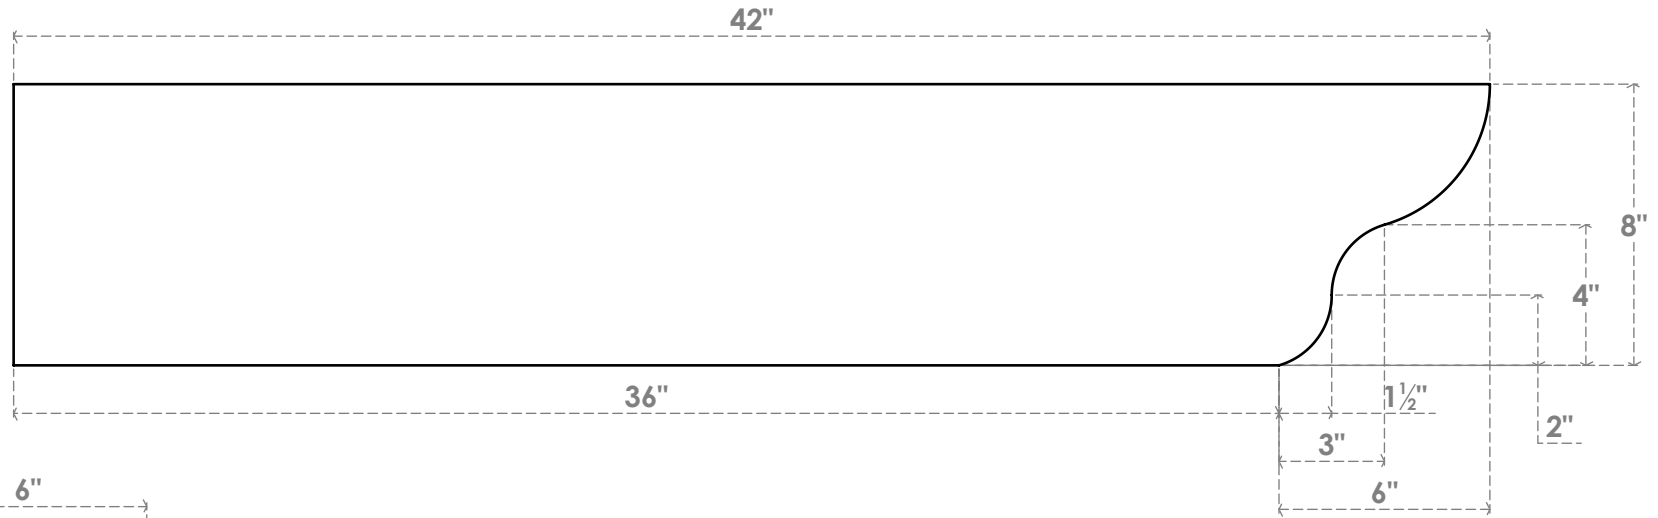

# RFTP06X08X42GRN

6"W X 8"H X 42"L GREENSBORO ARCHITECTURAL GRADE PVC RAFTER TAIL

SIDE PROFILE

FRONT PROFILE

ISOMETRIC

EKENA MILLWORK  
 2300 WEST MAIN ST.  
 CLARKSVILLE, TX 75426  
 TOLL FREE: 866-607-0453  
 WWW.EKENAMILLWORK.COM